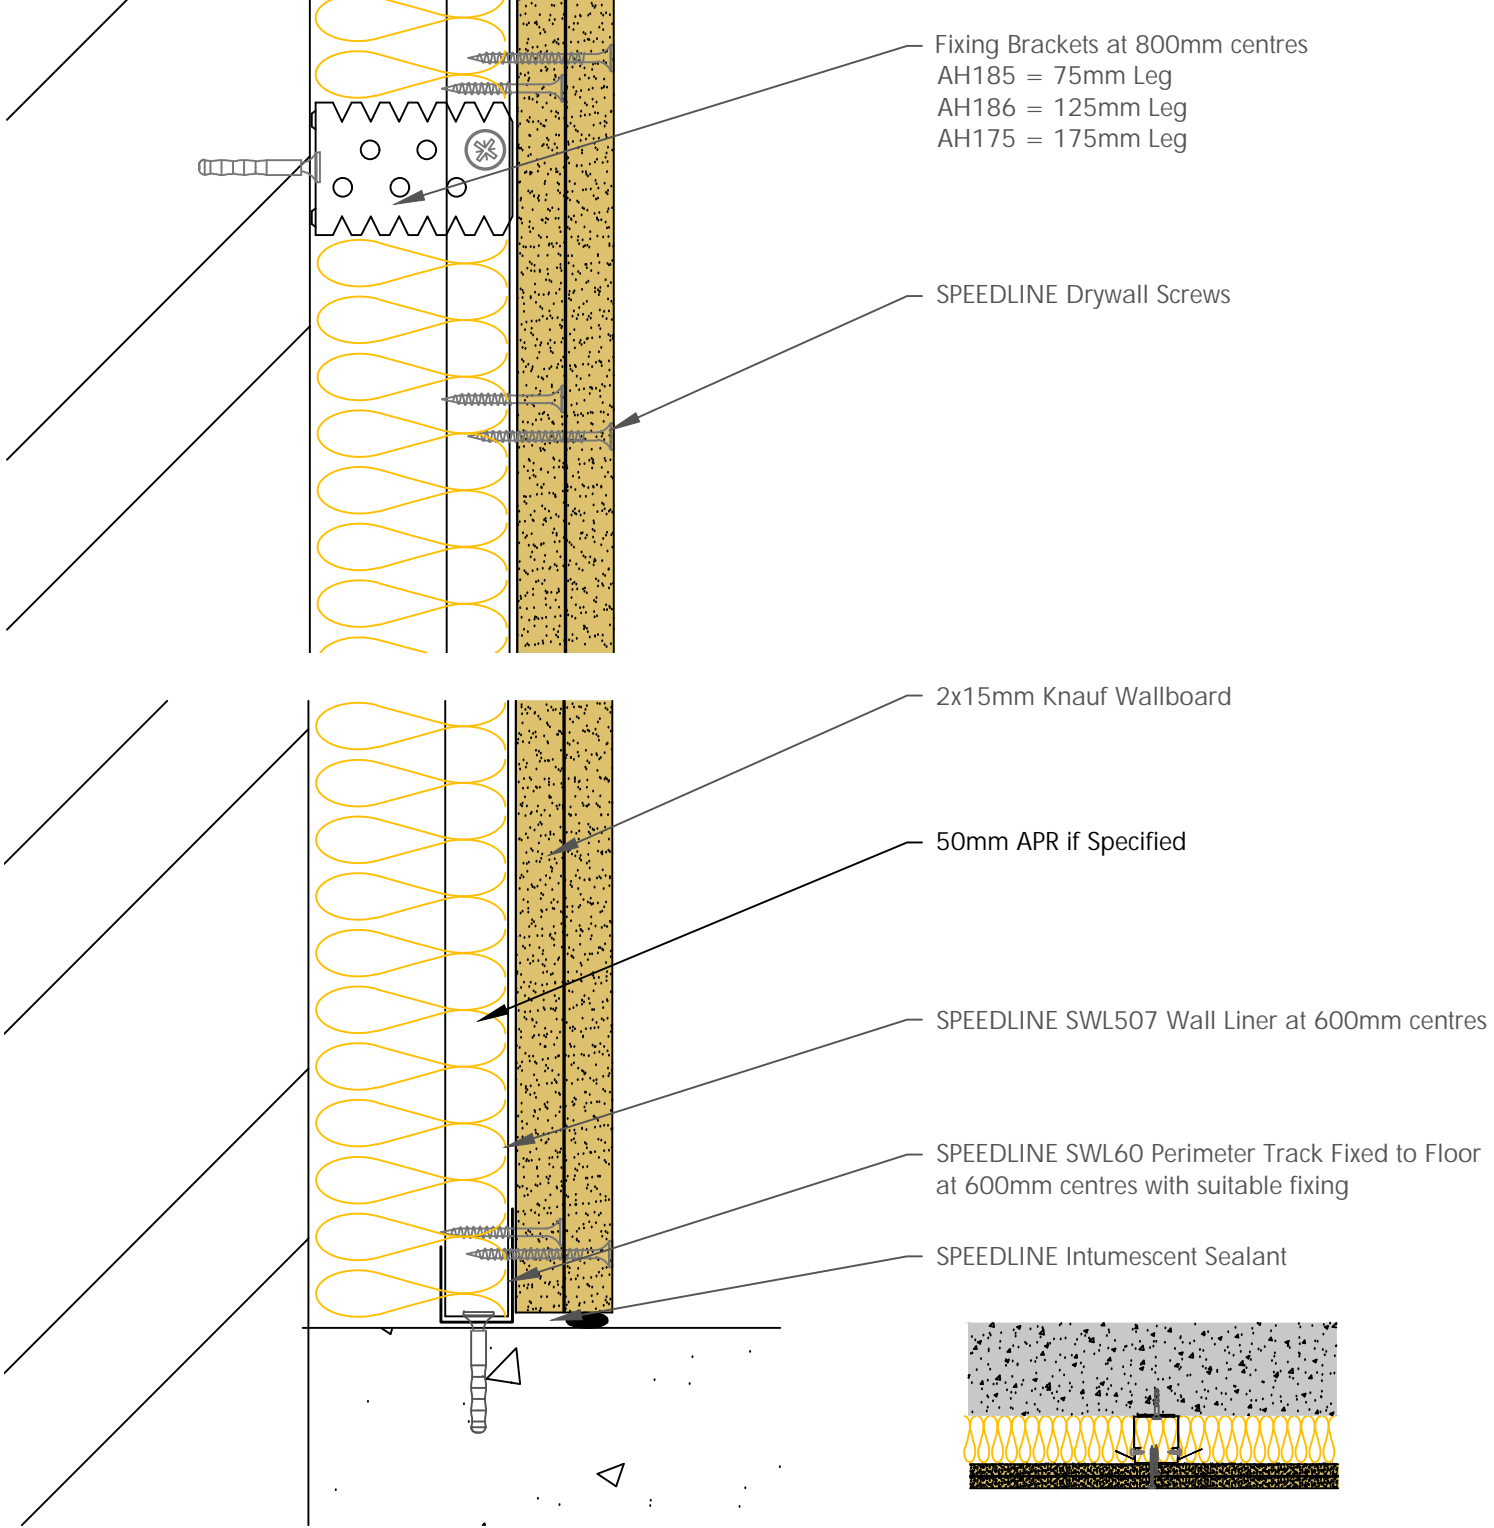

Board Thickness	Speedline Drywall Fixing Length
12.5mm & 15mm	25mm
12.5mm + 12.5mm	25mm + 38mm
12.5mm + 15mm	25mm + 42mm
15mm + 15mm	25mm + 42mm

CDR No: _____ DATE: 22/10/19 _____ Details to be read in conjunction with project specification guidelines

WALL LINING SYSTEM - WL507-K-58(50)

All performance data and system specifications are for systems constructed with materials & components as shown. The inclusion or substitution of any other manufacturers materials or components could invalidate test data and system performance and permission must be given in writing by SIG PLC.